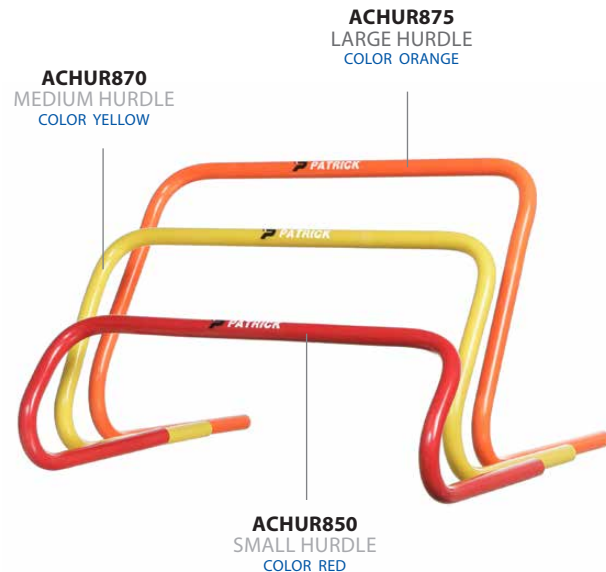

**37,00 €**

**ACCON810**  
PVC CONE LARGE  
• 37 cm

**10,00 €**

**ACCON801**  
PVC CONE SMALL  
• 23 cm

**5,00 €**

**ACHUR870**  
MEDIUM HURDLE  
COLOR YELLOW

**ACHUR875**  
LARGE HURDLE  
COLOR ORANGE

**ACHUR850**  
SMALL HURDLE  
COLOR RED